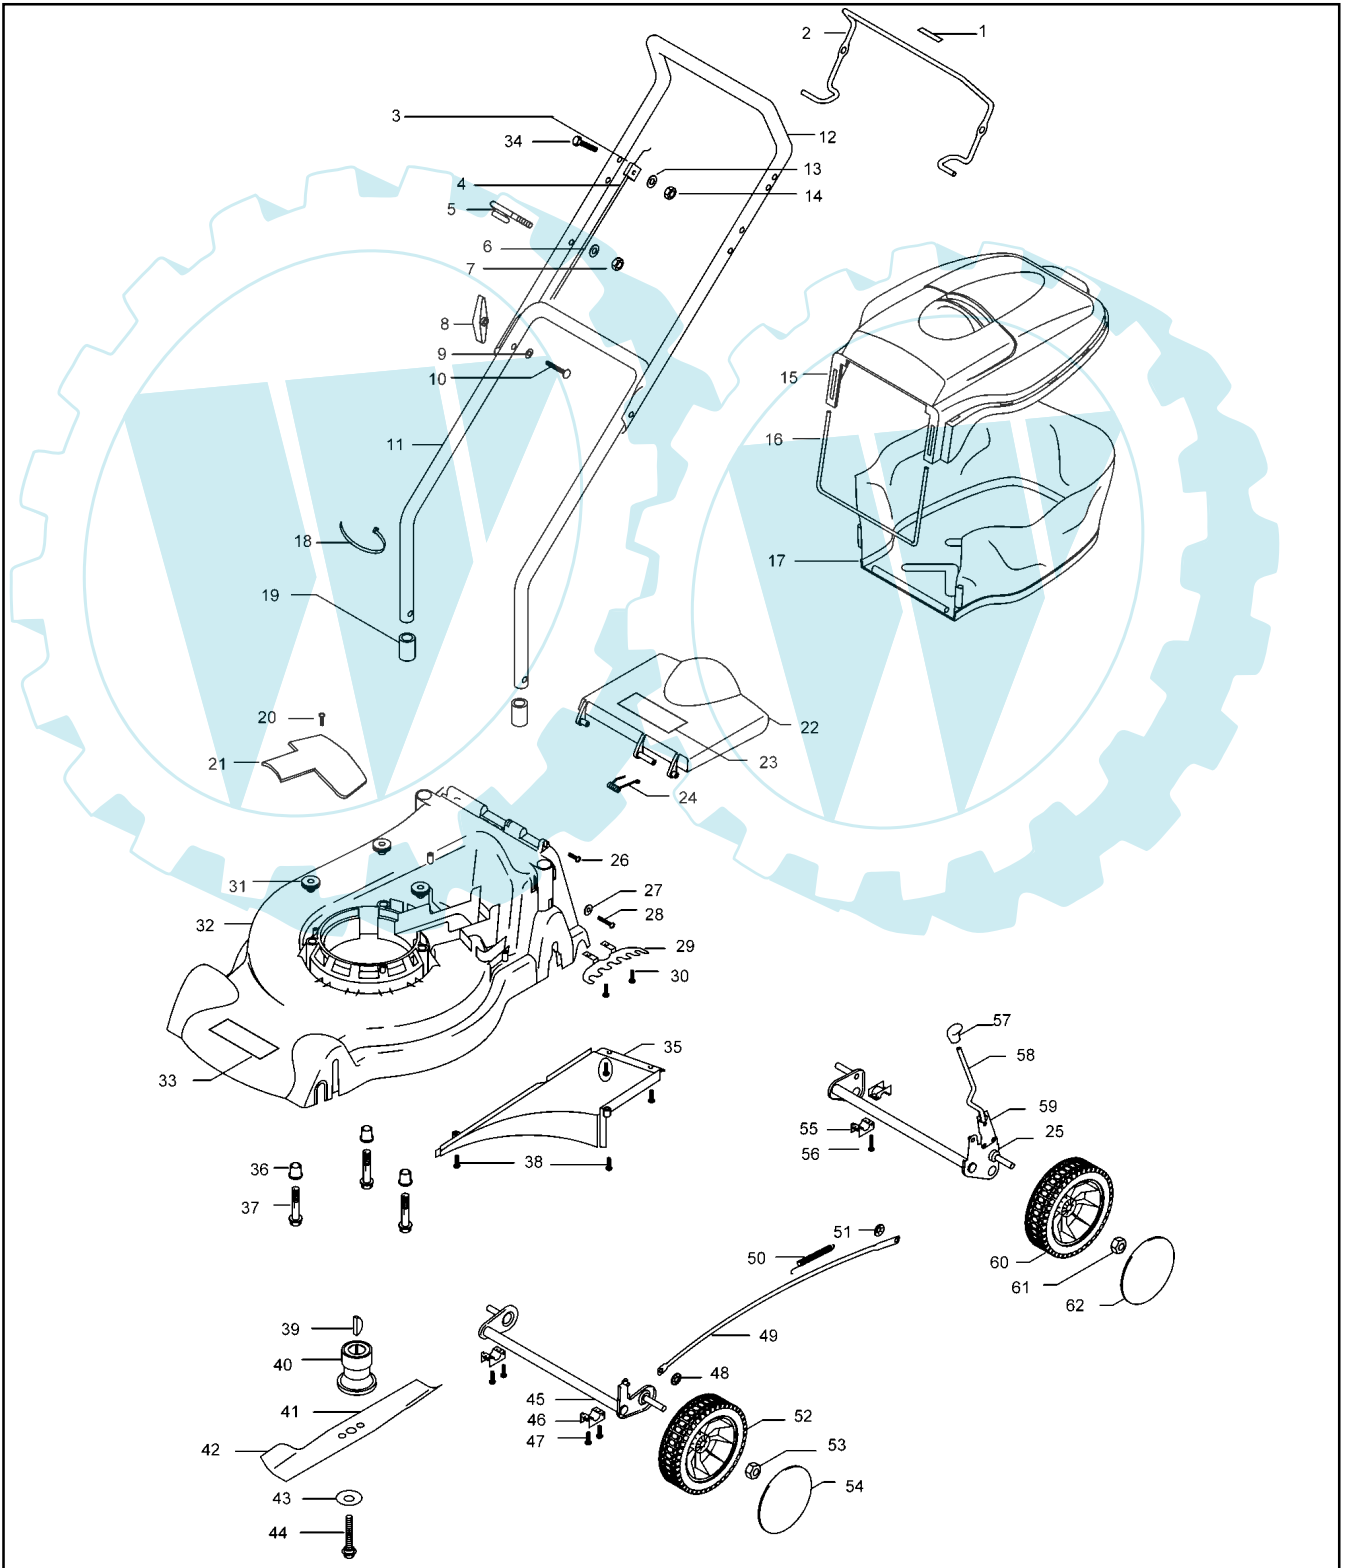

BL 3543P

Product Number

9645342-09

brand Bernard Loisirs

date 26.11.2002 Sheet 2/2

BL3543P

pos	Part No	Description	Qty	pos	Part No	Description	Qty
1	5139532-00/5	Label stop	1	38	5149753-01/3	Screw	4
2	5106948-67/1	Bail arm	1	39	* 5140053-00/9	Woodruff key	1
3	5168773-09/0	Wire clamp double	1	40	5139718-00/0	Blade adaptor kit	1
4	5130539-00/9	Brake cable	1		(supplied with * item)		
5	5130763-00/5	Cord Guide	1	41	5119223-00/5	Blade	1
6	5140266-00/7	Washer	1	42	5119223-60/9	Blade pre pack	1
7	5147180-00/3	Nut	1	43	* 5139480-00/7	Belville washer	1
8	5127931-67/2	Wing Knob	2	44	5146677-09/0	Blade bolt	1
9	5149164-00/5	Washer	2	45	5118892-00/8	Front axle	1
10	5149945-01/5	Bolt	2	46	5138618-00/3	Axle clamp	2
11	5118839-68/3	Handle lower	1	47	5149753-01/3	Screw	4
12	5118919-02/5	Handle Upper	1	48	5149679-00/2	Starlock washer	1
13	5140266-00/7	Washer	1	49	5118785-01/2	Tie bar	1
14	5147180-00/3	Nut	1	50	5138659-00/7	Spring	1
15	5106933-69/9	Softbox upper	1	51	5149679-00/2	Starlock washer	1
16	5139348-00/6	Softbox bar	1	52	5139706-00/5	Wheel	2
17	5119260-00/7	Grassbag	1	53	5149134-00/8	Nut	2
18	5147150-00/6	Tie wrap	1	54	5127993-69/8	Hub cap	2
19	\$ 5127999-67/9	Handle collar	2	55	5138618-00/3	Axle clamp	4
20	5149753-01/3	Screw	1	56	5149753-04/7	Screw	4
21	5118409-69/6	Drive cover	1	57	5127382-67/8	Height adjust knob	1
22	5106859-69/6	Safety flap	1	58	5138657-00/1	Lever arm	1
23	5139987-00/1	Warning label	1	59	5137724-00/7	Adjuster spring	1
24	5138620-00/9	Spring	1	60	5139706-00/5	Wheel	2
25	5118894-00/4	Rear axle	1	61	5149134-00/8	Nut	2
26	5149197-01/3	Screw	1	62	5127993-69/8	Hub cap	2
27	5149313-00/8	Washer	2	63	7252378-51/3	Bolt	1
28	5149923-01/2	Screw	2				
29	5127741-00/6	Quadrant	1				
30	5149753-01/3	Screw	2				
31	\$ 5139621-00/6	Bush	3				
32	5130907-03/2	Deck kit	1				
	(supplied with \$ items)						
33	5130848-01/2	Model label	1				
34	7252378-51/3	Bolt	2				
35	5106953-67/1	Collection plate	1				
36	\$ 5148551-00/4	Bush	3				
37	5149167-00/8	Engine bolt	3				